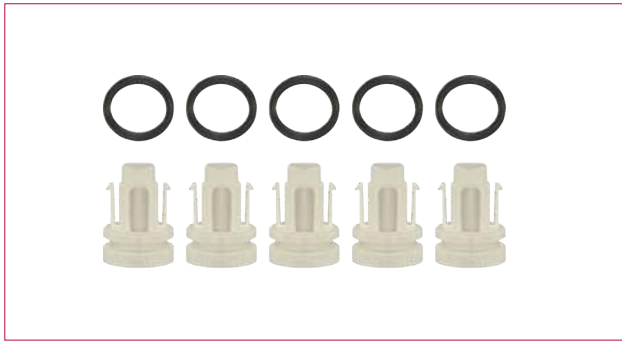

Adjuster Gear Plastic Kit	
PRODUCT CODE	SC26002
OEM CODE