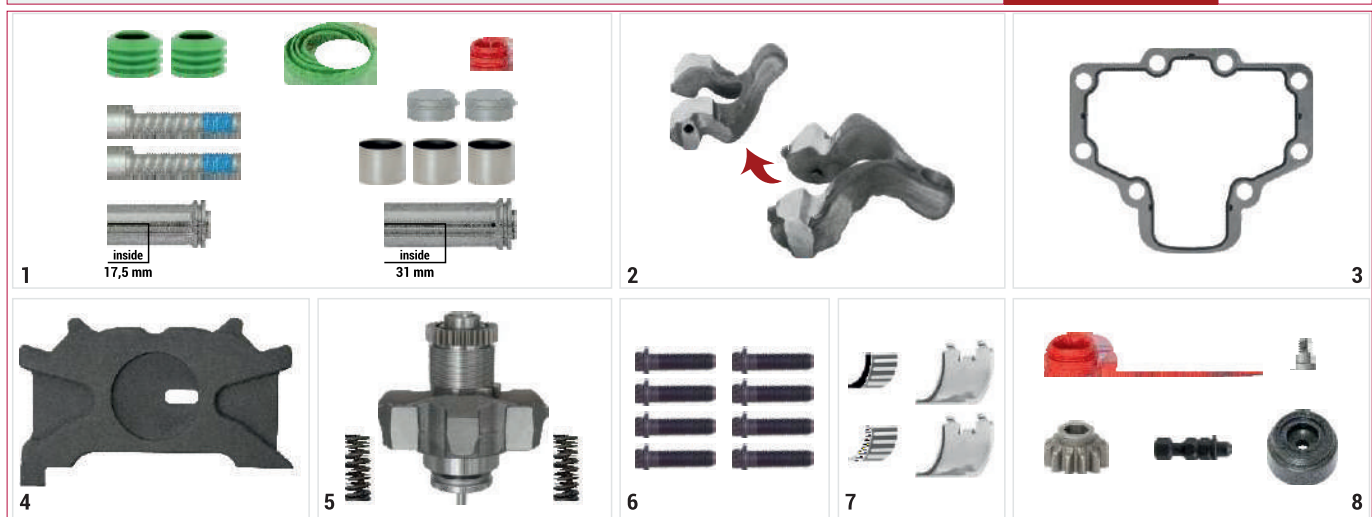

SC23195

OEM CODE

Caliper Plug & Adjuster Pin Repair Kit **PRODUCT CODE** **SC23023**

NO	PRODUCT NO	DESCRIPTIONS	QTY	NO	PRODUCT NO	DESCRIPTIONS	QTY
1	SC23057	Caliper Guides & Seals Repair Kit	1	5	SC23059	Adjusting Mechanism Assembly	1
2	SC23056	Caliper Lever	1	6	SC13515	Cover Bolt	8
3	SC13553	Cover Gasket	1	7	SC13148	Roller Bearings	1
4	SC23152	Push Plate (Slotted - Right)	1	8	SC23062	Plug & Adjuster Pin Repair Kit	1

Caliper Plug & Adjuster Pin Repair Kit **PRODUCT CODE** **SC23024**

NO	PRODUCT NO	DESCRIPTIONS	QTY	NO	PRODUCT NO	DESCRIPTIONS	QTY
1	SC23057	Caliper Guides & Seals Repair Kit	1	5	SC23059	Adjusting Mechanism Assembly	1
2	SC23056	Caliper Lever	1	6	SC13515	Cover Bolt	8
3	SC13553	Cover Gasket	1	7	SC23148	Roller Bearings	1
4	SC23151	Push Plate (Slotted - Left)	1	8	SC23062	Plug & Adjuster Pin Repair Kit	1