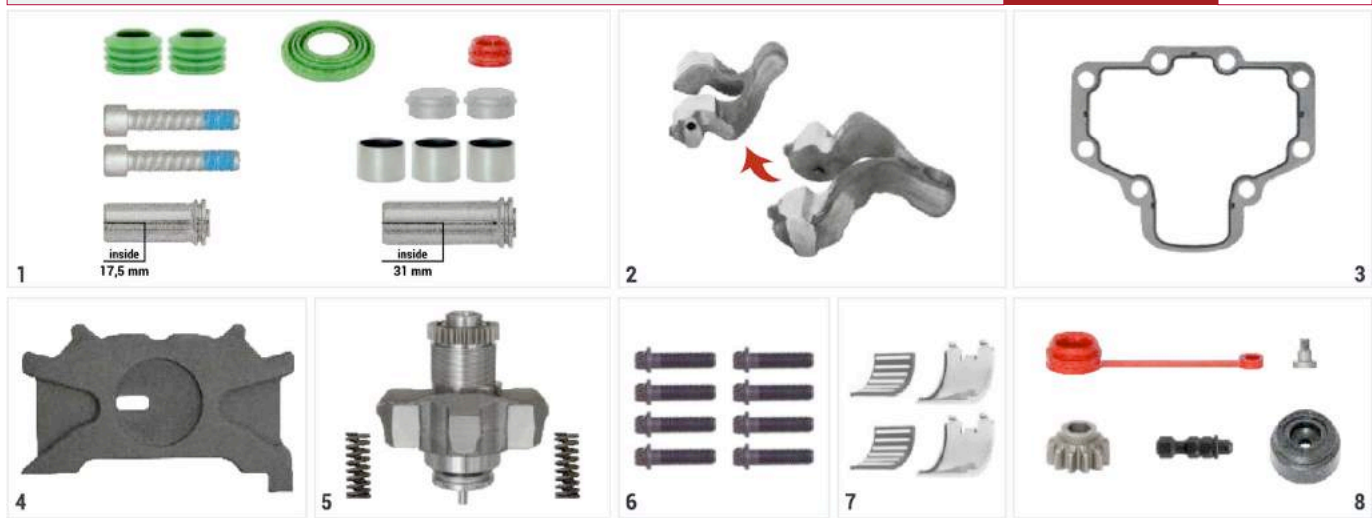

Roller Bearings

PRODUCT CODE

SC23148

OEM CODE

Push Plate (Slotted - Left)

PRODUCT CODE

SC23151

OEM CODE

Push Plate (Slotted - Right)

PRODUCT CODE

SC23152

OEM CODE

INNER SIDE

OUTER SIDE

Caliper Upper Cover

PRODUCT CODE

SC23195

OEM CODE

Caliper Plug & Adjuster Pin Repair Kit **PRODUCT CODE** **SC23023**

NO	PRODUCT NO	DESCRIPTIONS	QTY	NO	PRODUCT NO	DESCRIPTIONS	QTY
1	SC23057	Caliper Guides & Seals Repair Kit	1	5	SC23059	Adjusting Mechanism Assembly	1
2	SC23056	Caliper Lever	1	6	SC13515	Cover Bolt	8
3	SC13553	Cover Gasket	1	7	SC13148	Roller Bearings	1
4	SC23152	Push Plate (Slotted - Right)	1	8	SC23062	Plug & Adjuster Pin Repair Kit	1