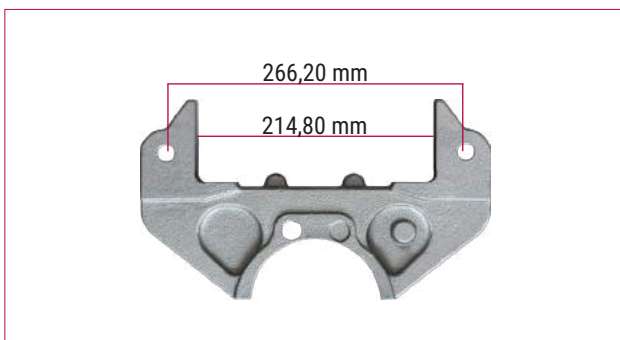

OEM CODE

NO	PRODUCT NO	DESCRIPTIONS	DIMENSION	QTY
1	E559982	Mechanism Support		1
2	E559978	Spring		2

Caliper Carrier

PRODUCT CODE **SC25300**

OEM CODE

Caliper Carrier

PRODUCT CODE **SC25301**

OEM CODE