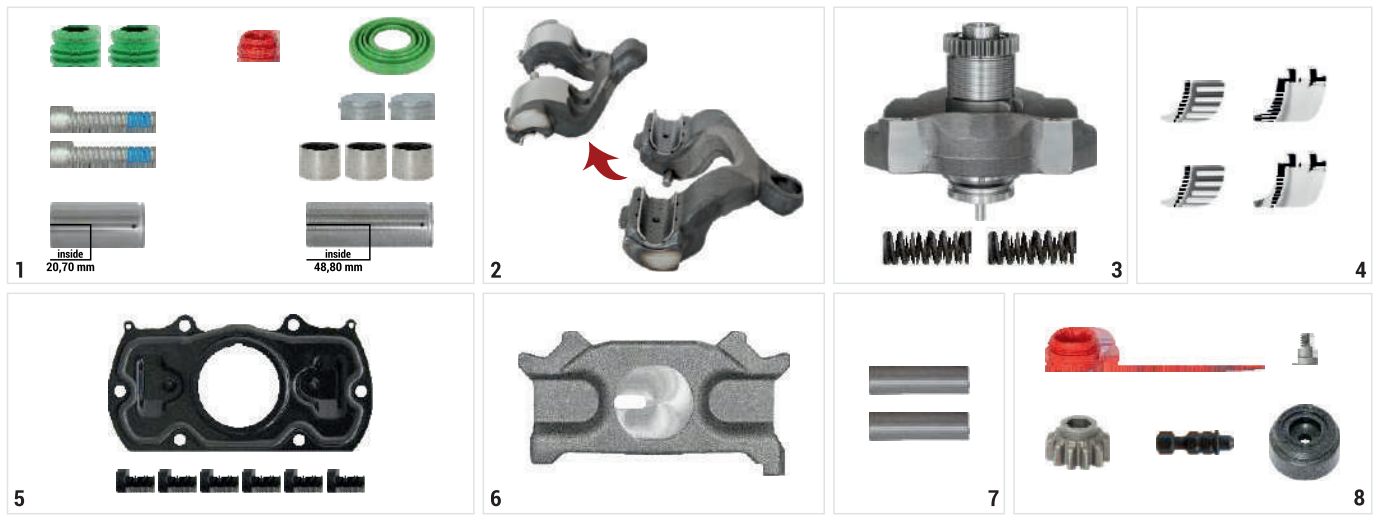

PRODUCT CODE **SC23135**

Caliper Bearing Repair Kit

OEM CODE

NO	PRODUCT NO	DESCRIPTIONS	DIMENSION	QTY
1	SC23134	Roller Bearings		1
2	SC13580	Lever Bush		2
3	SC13615	Roller		2

MAXX 19 SET (RIGHT) **PRODUCT CODE** **SCS33025**

NO	PRODUCT NO	DESCRIPTIONS	QTY	NO	PRODUCT NO	DESCRIPTIONS	QTY
1	SC23060	Caliper Guides & Seals Repair Kit	1	5	SC23103	Caliper Cover Repair Kit	1
2	SC23102	Lever (with Pin)	1	6	SC23064	Push Plate (Slotted - Right)	1
3	SC23061	Adjusting Mechanism Assembly	1	7	SC13615	Roller	2
4	SC23134	Roller Bearings	1	8	SC13062	Plug & Adjuster Pin Repair Kit	1