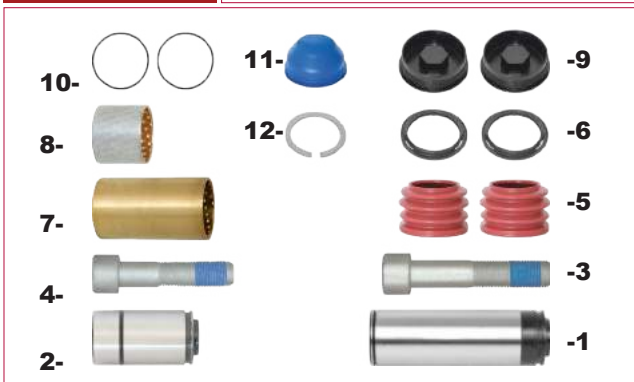

PRODUCT CODE SC25037

Caliper Guides & Seals Repair Kit

OEM CODE

NO	PRODUCT NO	DESCRIPTIONS	DIMENSION	QTY
1	SC15501	Guide Pin	Ø37 x 123 mm	1
2	SC15504	Guide Pin	Ø36,80 x 70 mm	1
3	SC15589	Bolt	M16 x 1,5 x 103 mm	1
4	SC15588	Bolt	M16 x 1,5 x 73 mm	1
5	SC15605	Inner Boot		2
6	SC15506	Plastic Washer		2
7	SC15507	Bronze Bush	Ø41 x Ø37 x 73 mm	1
8	SC15575	Bronze Bush	Ø41 x Ø37 x 34 mm	1
9	SC15510	Plastic Cap		2
10	SC15545	O-ring		2
11	SC15566	Plug		1
12	SC15518	Pin Circlip	Ø43 x 1,5 mm	1