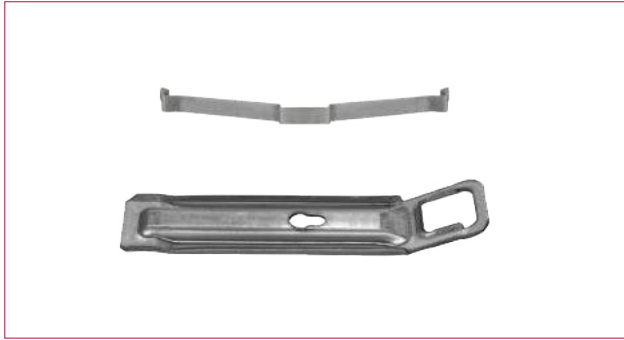

Caliper Pad Retainer Repair Kit

PRODUCT CODE	SC26039
OEM CODE