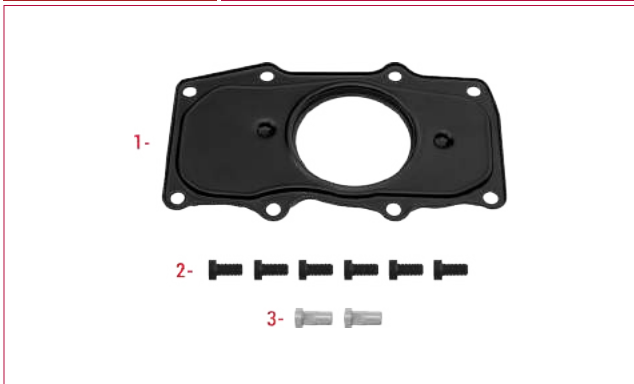

Caliper Roller Bearings

PRODUCT CODE SC25038

OEM CODE

PRODUCT CODE SC25039

Caliper Cover Repair Kit (Left)

OEM CODE

NO	PRODUCT NO	DESCRIPTIONS	DIMENSION	QTY
1	SC15584	Cover (Left)		1
2	SC11573	Bolt	M8 x 16 mm	6
3	SC15577	Rivet		2

PRODUCT CODE **SC25040**

NO	PRODUCT NO	DESCRIPTIONS	DIMENSION	QTY
1	SC11585	Cover (Right)		1
2	SC11573	Bolt	M8 x 16 mm	6
3	SC15577	Rivet		2

Caliper Cover Repair Kit (Right)

OEM CODE

Caliper Mechanism Repair Kit