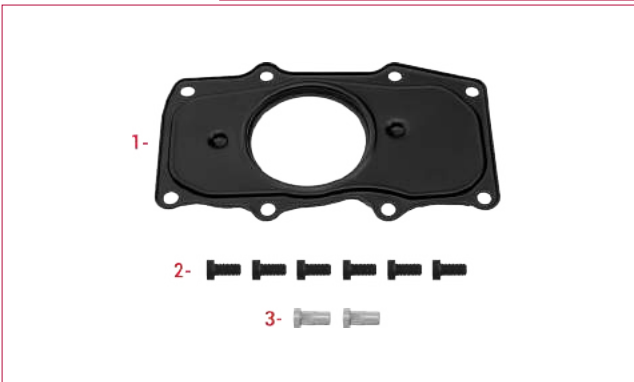

B.V.
TS2 4309 TYPE
NEW PRODUCTS

You will be always safe with us ...
www.starcaliper.com

PRODUCT CODE SC25037

Caliper Guides & Seals Repair Kit

OEM CODE

NO	PRODUCT NO	DESCRIPTIONS	DIMENSION	QTY
1	SC15501	Guide Pin	Ø37 x 123 mm	1
2	SC15504	Guide Pin	Ø36,80 x 70 mm	1
3	SC15589	Bolt	M16 x 1,5 x 103 mm	1
4	SC15588	Bolt	M16 x 1,5 x 73 mm	1
5	SC15605	Inner Boot		2
6	SC15506	Plastic Washer		2
7	SC15507	Bronze Bush	Ø41 x Ø37 x 73 mm	1
8	SC15575	Bronze Bush	Ø41 x Ø37 x 34 mm	1
9	SC15510	Plastic Cap		2
10	SC15545	O-ring		2
11	SC15566	Plug		1
12	SC15518	Pin Circlip	Ø43 x 1,5 mm	1

Caliper Roller Bearings

PRODUCT CODE SC25038

OEM CODE

PRODUCT CODE SC25039

Caliper Cover Repair Kit (Left)

OEM CODE

NO	PRODUCT NO	DESCRIPTIONS	DIMENSION	QTY
1	SC15584	Cover (Left)		1
2	SC11573	Bolt	M8 x 16 mm	6
3	SC15577	Rivet		2