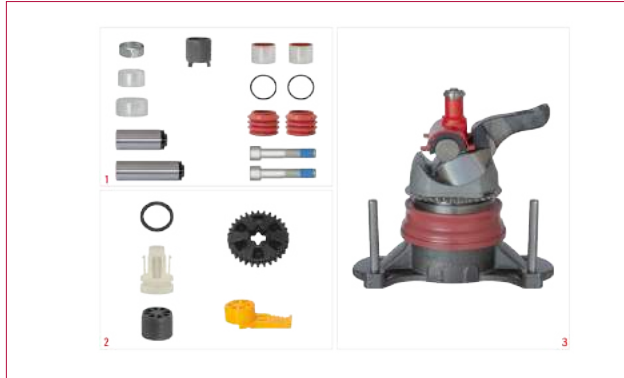

Caliper Pad Retainer Repair Kit

PRODUCT CODE	SC26039
OEM CODE	

Plastic Cap Kit

PRODUCT CODE	SC26040
OEM CODE	

PRODUCT CODE **SCS36003**

NO	PRODUCT NO	DESCRIPTIONS	DIMENSION	QTY
1	6032	Caliper Guides & Seals Repair Kit		1
2	6040	Plastic Cap Kit		1
3	6037	Caliper Mechanism Set		1