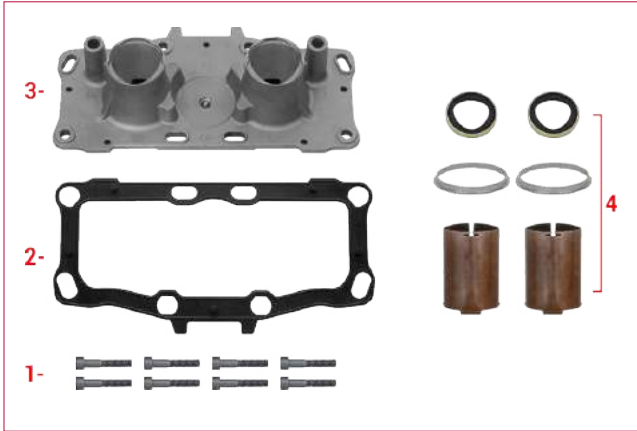

Caliper Lever (122 mm)	
PRODUCT CODE	SC21156
OEM CODE	

PRODUCT CODE	SCS31018
OEM CODE	

NO	PRODUCT NO	DESCRIPTIONS	DIMENSION	QTY
1	1164	Caliper Guides & Seals Repair Kit		1
2	1127	Caliper Piston Tappet & Seals Repair Kit		1
3	1145	Caliper Cover		1
4	1008	Caliper Calibration Bolt		2
5	1005	Caliper Roller Bearings		1
6	1178	Caliper Lever (Angle 0° - 113 mm)		1
7	1031	Caliper Chain (29 Links)		1
8	1052	Caliper Adjusting Shaft (without Spring)		1
9	1101	Caliper Adjusting Mechanism		1
10	1019	Caliper Plastic Cover (Without Sensor)		1
11	1042	Caliper Bridge Assembly		1

MERITOR

ELSA2 RADIAL/AXIAL TYPE

NEW PRODUCTS

You will be always safe with us ...
www.starcaliper.com

PRODUCT CODE SC22075

Calibration Mechanism Cover (Aluminum)

OEM CODE

NO	PRODUCT NO	DESCRIPTIONS	DIMENSION	QTY
1	SC12652	Bolt	M8 x 45 mm	8
2	SC12935	Cover Gasket		1
3	SC12968	Aluminium Cover		1
4	SC22139	Aluminium Cover Bush & Seal Kit		1

PRODUCT CODE SC22076

Caliper Mechanism, Gear & Cover Set

OEM CODE

NO	PRODUCT NO	DESCRIPTIONS	DIMENSION	QTY
1	SC22134	Adjuster Mechanism		1
2	SC22135	Calibration Gear		2
3	SC22075	Calibration Mechanism Cover (Aluminium)		1
4	SC22142	Tappet Dust Covers		1