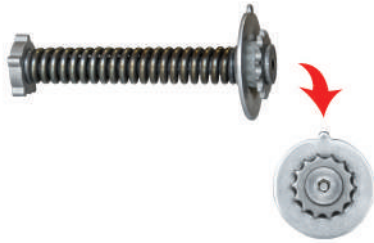

Caliper Body Seal

PRODUCT CODE

SC21088

OEM CODE

Caliper Adjusting Shaft (with Spring)

PRODUCT CODE

SC21094

OEM CODE