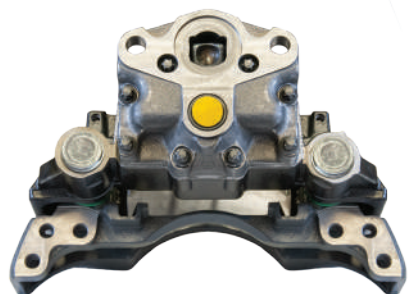

Caliper Body (PAN 17 RIGHT)		
PRODUCT CODE	SC23307	
OEM CODE	WABCO	81.50804.6354