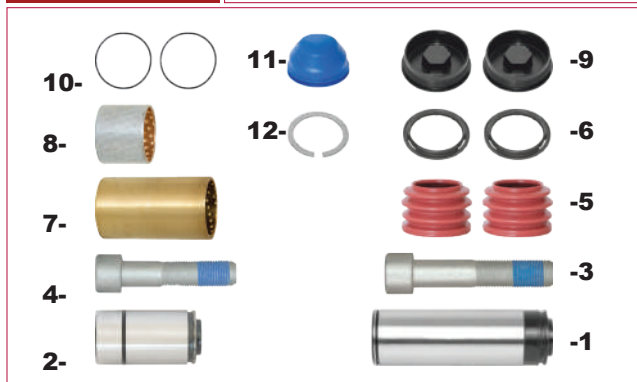

PRODUCT CODE SC25037

Caliper Guides & Seals Repair Kit

OEM CODE

NO	PRODUCT NO	DESCRIPTIONS	DIMENSION	QTY
1	SC15501	Guide Pin	Ø37 x 123 mm	1
2	SC15504	Guide Pin	Ø36,80 x 70 mm	1
3	SC15589	Bolt	M16 x 1,5 x 103 mm	1
4	SC15588	Bolt	M16 x 1,5 x 73 mm	1
5	SC15605	Inner Boot		2
6	SC15506	Plastic Washer		2
7	SC15507	Bronze Bush	Ø41 x Ø37 x 73 mm	1
8	SC15575	Bronze Bush	Ø41 x Ø37 x 34 mm	1
9	SC15510	Plastic Cap		2
10	SC15545	O-ring		2
11	SC15566	Plug		1
12	SC15518	Pin Circlip	Ø43 x 1,5 mm	1