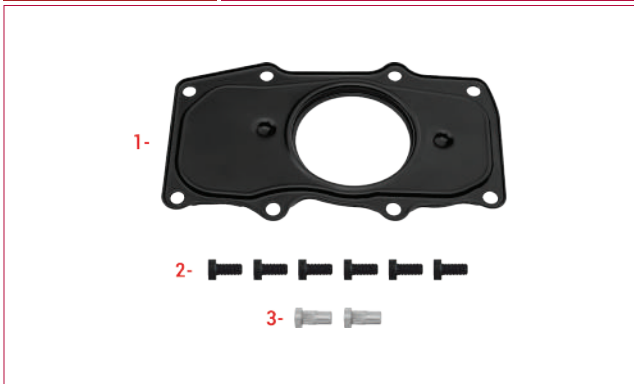

You will be always safe with us ...
www.starcaliper.com

PRODUCT CODE SC25037

Caliper Guides & Seals Repair Kit

OEM CODE

NO	PRODUCT NO	DESCRIPTIONS	DIMENSION	QTY
1	SC15501	Guide Pin	Ø37 x 123 mm	1
2	SC15504	Guide Pin	Ø36,80 x 70 mm	1
3	SC15589	Bolt	M16 x 1,5 x 103 mm	1
4	SC15588	Bolt	M16 x 1,5 x 73 mm	1
5	SC15605	Inner Boot		2
6	SC15506	Plastic Washer		2
7	SC15507	Bronze Bush	Ø41 x Ø37 x 73 mm	1
8	SC15575	Bronze Bush	Ø41 x Ø37 x 34 mm	1
9	SC15510	Plastic Cap		2
10	SC15545	O-ring		2
11	SC15566	Plug		1
12	SC15518	Pin Circlip	Ø43 x 1,5 mm	1

Caliper Roller Bearings

PRODUCT CODE SC25038

OEM CODE

PRODUCT CODE SC25039

Caliper Cover Repair Kit (Left)

OEM CODE

NO	PRODUCT NO	DESCRIPTIONS	DIMENSION	QTY
1	SC15584	Cover (Left)		1
2	SC11573	Bolt	M8 x 16 mm	6
3	SC15577	Rivet		2

PRODUCT CODE **SC25040**

NO	PRODUCT NO	DESCRIPTIONS	DIMENSION	QTY
1	SC11585	Cover (Right)		1
2	SC11573	Bolt	M8 x 16 mm	6
3	SC15577	Rivet		2

Caliper Cover Repair Kit (Right)

OEM CODE

Caliper Mechanism Repair Kit