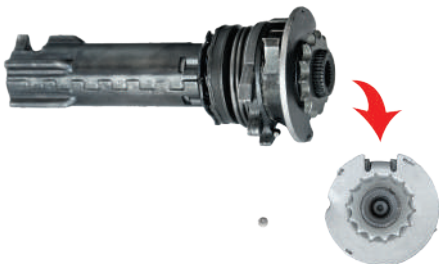

Caliper Body Seal

PRODUCT CODE

SC21088

OEM CODE

Caliper Adjusting Shaft (with Spring)

PRODUCT CODE

SC21094

OEM CODE

Caliper Body Seal

PRODUCT CODE

SC21095

OEM CODE

Caliper Adjusting Mechanism

PRODUCT CODE

SC21101

OEM CODE