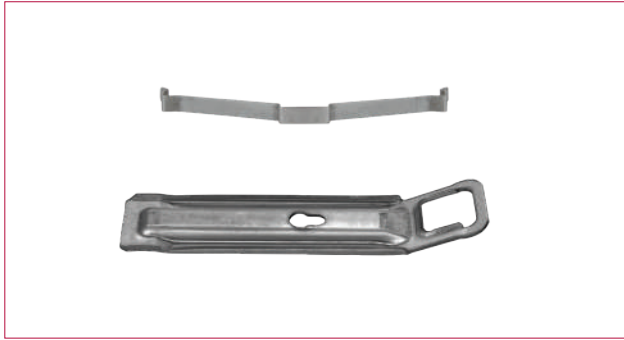

Caliper Pad Retainer Repair Kit

PRODUCT CODE	SC26039
OEM CODE