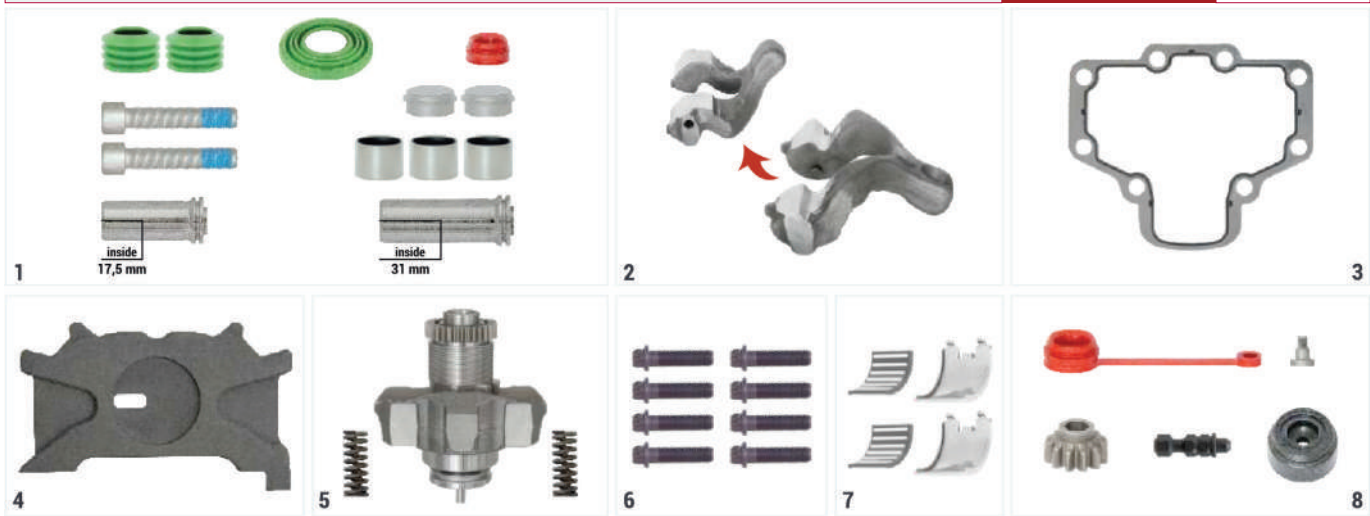

Roller Bearings	
PRODUCT CODE	SC23148
OEM CODE	

Push Plate (Slotted - Left)	
PRODUCT CODE	SC23151
OEM CODE	

Push Plate (Slotted - Right)	
PRODUCT CODE	SC23152
OEM CODE	

INNER SIDE

OUTER SIDE

Caliper Upper Cover	
PRODUCT CODE	SC23195
OEM CODE	

Caliper Plug & Adjuster Pin Repair Kit **PRODUCT CODE** **SC23023**

NO	PRODUCT NO	DESCRIPTIONS	QTY	NO	PRODUCT NO	DESCRIPTIONS	QTY
1	SC23057	Caliper Guides & Seals Repair Kit	1	5	SC23059	Adjusting Mechanism Assembly	1
2	SC23056	Caliper Lever	1	6	SC13515	Cover Bolt	8
3	SC13553	Cover Gasket	1	7	SC13148	Roller Bearings	1
4	SC23152	Push Plate (Slotted - Right)	1	8	SC23062	Plug & Adjuster Pin Repair Kit	1