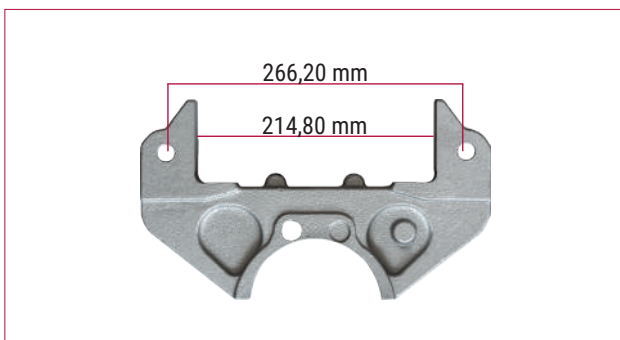

OEM CODE

NO	PRODUCT NO	DESCRIPTIONS	DIMENSION	QTY
1	E559982	Mechanism Support		1
2	E559978	Spring		2

Caliper Carrier

PRODUCT CODE **SC25300**

OEM CODE

Caliper Carrier

PRODUCT CODE **SC25301**

OEM CODE