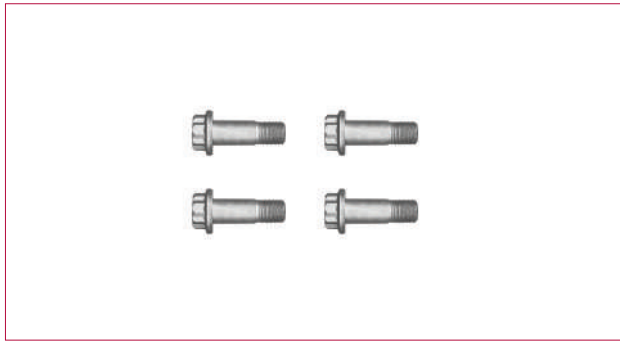

Caliper Connecting Bolt Kit

PRODUCT CODE **SC26029**

OEM CODE