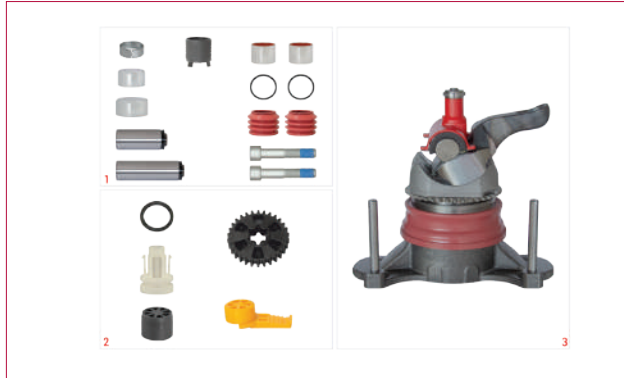

Caliper Pad Retainer Repair Kit

PRODUCT CODE	SC26039
OEM CODE	

Plastic Cap Kit

PRODUCT CODE	SC26040
OEM CODE	

PRODUCT CODE **SCS36003**

NO	PRODUCT NO	DESCRIPTIONS	DIMENSION	QTY
1	6032	Caliper Guides & Seals Repair Kit		1
2	6040	Plastic Cap Kit		1
3	6037	Caliper Mechanism Set		1