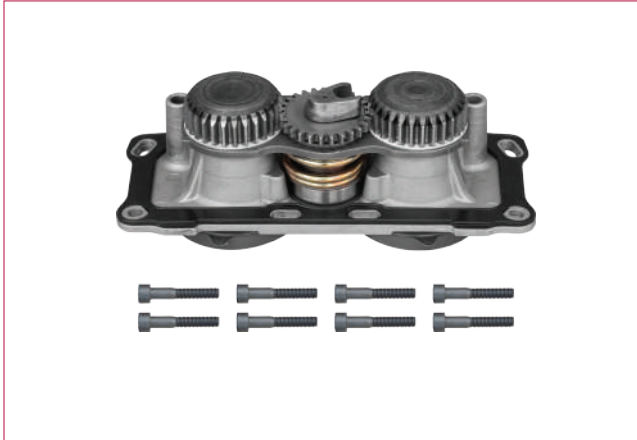

PRODUCT CODE SC22076

Caliper Mechanism, Gear & Cover Set

OEM CODE

NO	PRODUCT NO	DESCRIPTIONS	DIMENSION	QTY
1	SC22134	Adjuster Mechanism		1
2	SC22135	Calibration Gear		2
3	SC22075	Calibration Mechanism Cover (Aluminium)		1
4	SC22142	Tappet Dust Covers		1