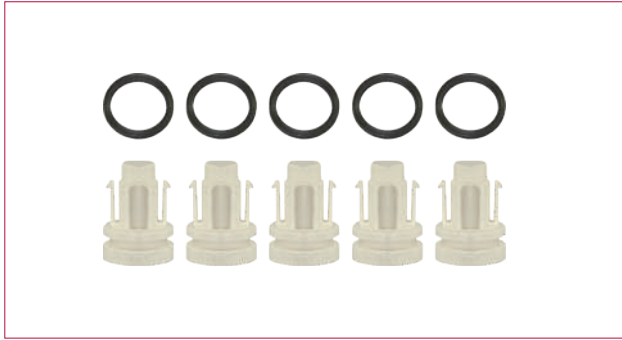

Adjuster Gear Plastic Kit	
PRODUCT CODE	SC26002
OEM CODE