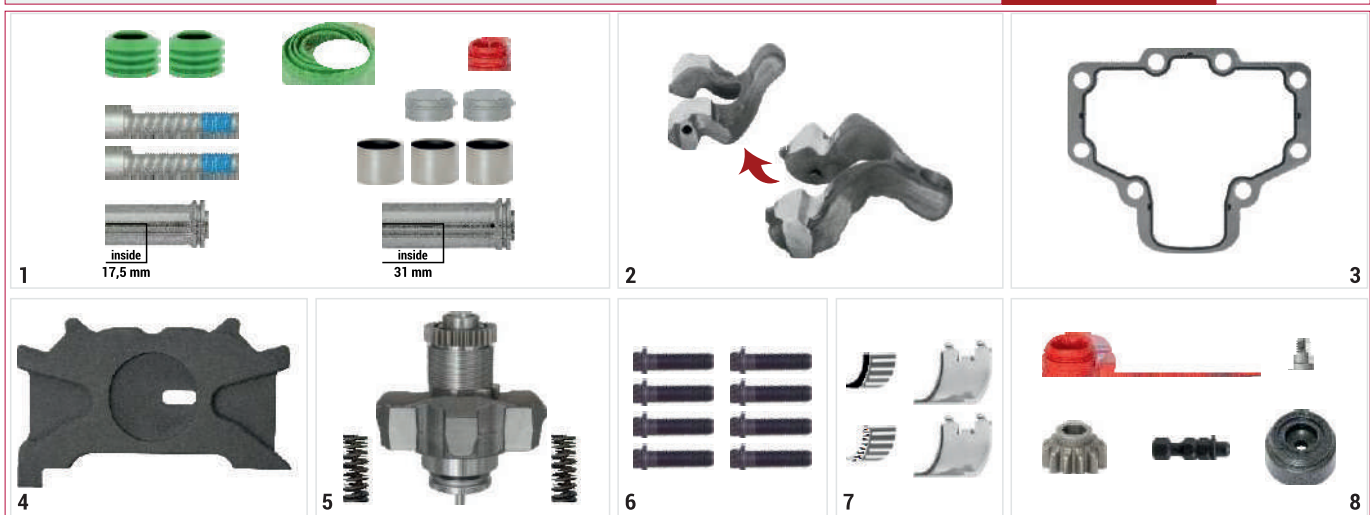

Caliper Plug & Adjuster Pin Repair Kit **PRODUCT CODE** **SC23024**

NO	PRODUCT NO	DESCRIPTIONS	QTY	NO	PRODUCT NO	DESCRIPTIONS	QTY
1	SC23057	Caliper Guides & Seals Repair Kit	1	5	SC23059	Adjusting Mechanism Assembly	1
2	SC23056	Caliper Lever	1	6	SC13515	Cover Bolt	8
3	SC13553	Cover Gasket	1	7	SC23148	Roller Bearings	1
4	SC23151	Push Plate (Slotted - Left)	1	8	SC23062	Plug & Adjuster Pin Repair Kit	1