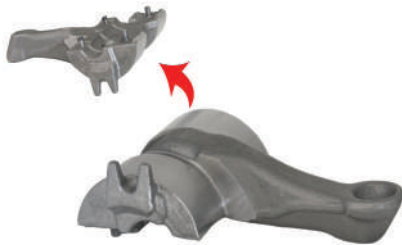

PRODUCT CODE

SC21145

NO PRODUCT NO DESCRIPTIONS

DIMENSION

QTY

1	1769	Cover (with Gasket)		1
2	1573	Bolt	M8 x 16 mm	6

Bridge Cover Garter Kit

OEM CODE

Caliper Lever (122 mm)

PRODUCT CODE

SC21156

OEM CODE

PRODUCT CODE

SCS31018

NO PRODUCT NO DESCRIPTIONS

DIMENSION