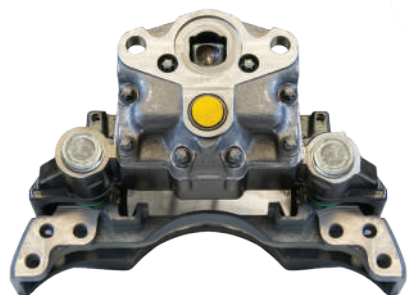

Caliper Body (PAN 17 LEFT)		
PRODUCT CODE	SC23308	
OEM CODE	WABCO	81.50804.6354