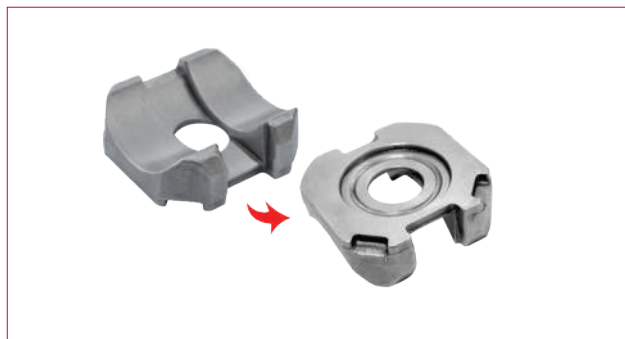

Mechanism Bearing House	
PRODUCT CODE	SC26034
OEM CODE