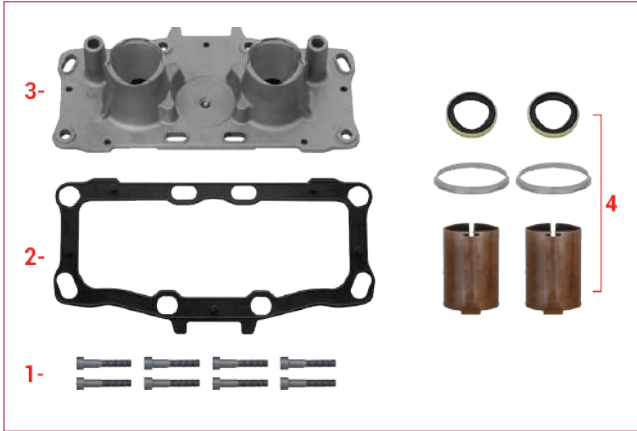

PRODUCT CODE SC22075

Calibration Mechanism Cover (Aluminum)

OEM CODE

NO	PRODUCT NO	DESCRIPTIONS	DIMENSION	QTY
1	SC12652	Bolt	M8 x 45 mm	8
2	SC12935	Cover Gasket		1
3	SC12968	Aluminium Cover		1
4	SC22139	Aluminium Cover Bush & Seal Kit		1

PRODUCT CODE SC22076