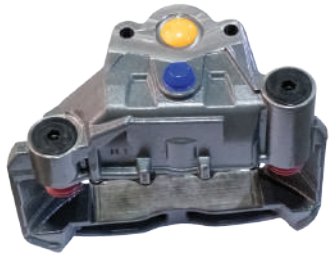

Caliper Body (B.V 22 LEFT 4309)

PRODUCT CODE

SC25092

OEM CODE

B.V.

05.362.72.23.0