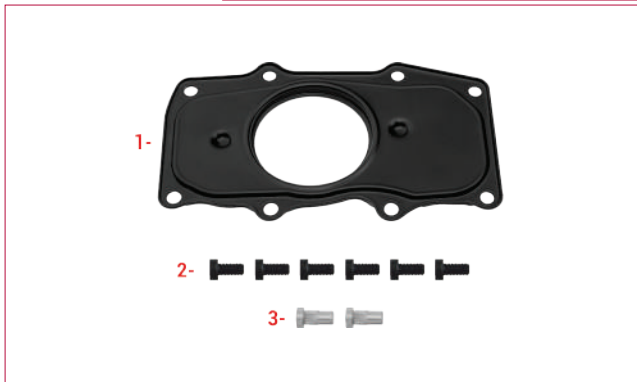

You will be always safe with us ...
www.starcaliper.com

PRODUCT CODE SC25037

Caliper Guides & Seals Repair Kit

OEM CODE

NO	PRODUCT NO	DESCRIPTIONS	DIMENSION	QTY
1	SC15501	Guide Pin	Ø37 x 123 mm	1
2	SC15504	Guide Pin	Ø36,80 x 70 mm	1
3	SC15589	Bolt	M16 x 1,5 x 103 mm	1
4	SC15588	Bolt	M16 x 1,5 x 73 mm	1
5	SC15605	Inner Boot		2
6	SC15506	Plastic Washer		2
7	SC15507	Bronze Bush	Ø41 x Ø37 x 73 mm	1
8	SC15575	Bronze Bush	Ø41 x Ø37 x 34 mm	1
9	SC15510	Plastic Cap		2
10	SC15545	O-ring		2
11	SC15566	Plug		1
12	SC15518	Pin Circlip	Ø43 x 1,5 mm	1

Caliper Roller Bearings

PRODUCT CODE SC25038

OEM CODE

PRODUCT CODE SC25039

Caliper Cover Repair Kit (Left)

OEM CODE

NO	PRODUCT NO	DESCRIPTIONS	DIMENSION	QTY
1	SC15584	Cover (Left)		1
2	SC11573	Bolt	M8 x 16 mm	6
3	SC15577	Rivet		2