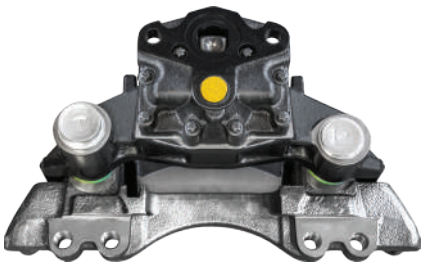

Caliper Body (SAF / PAN 19-22 LEFT)	
PRODUCT CODE	SC23316
OEM CODE