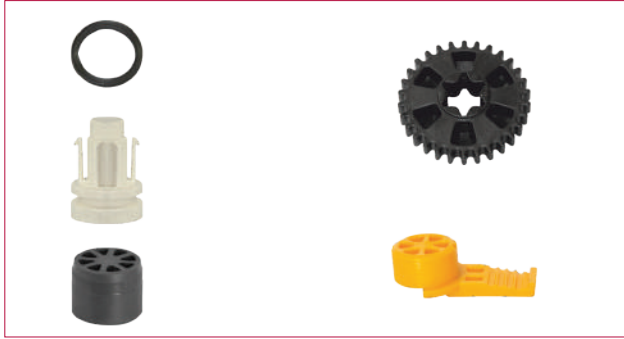

Plastic Cap Kit

PRODUCT CODE	SC26040
OEM CODE